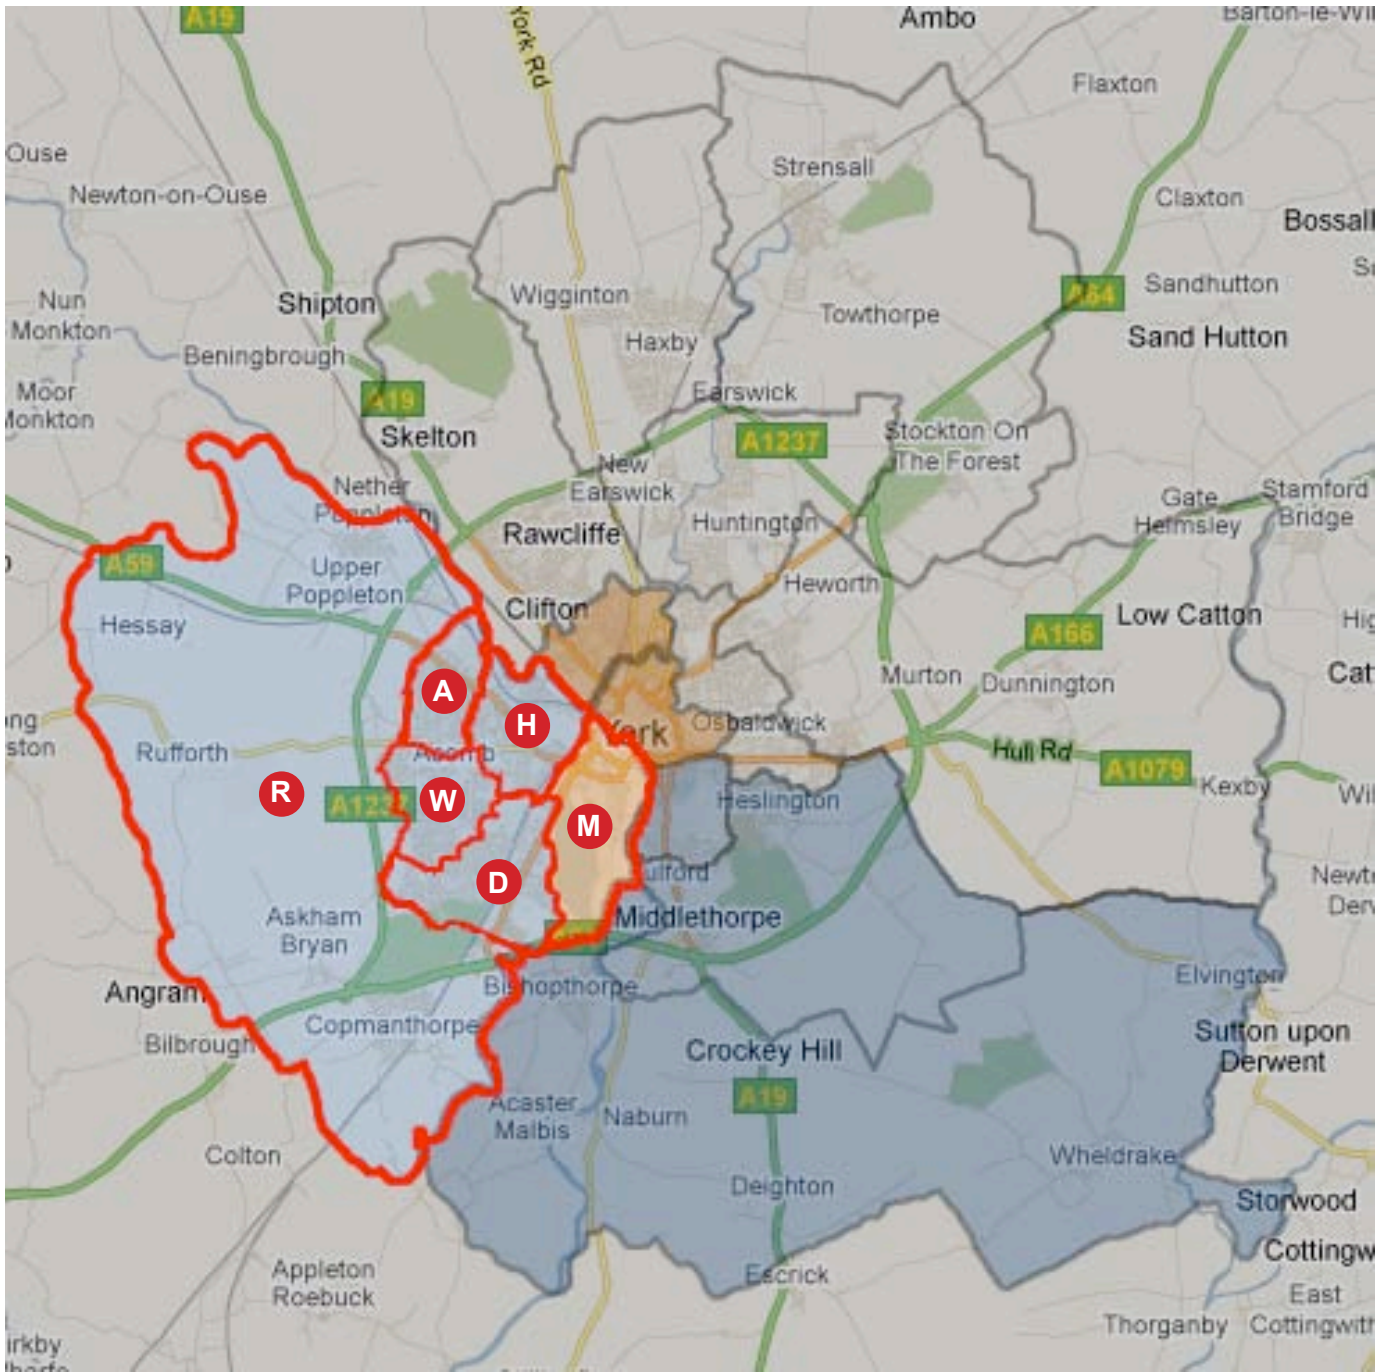

# Area based working pilot

**R** Rural West York

**D** Dringhouses & Woodthorpe

 York South Safer Neighbourhood Team

**A** Acomb

**H** Holgate

 York Central Safer Neighbourhood Team

**W** Westfield

**M** Micklegate